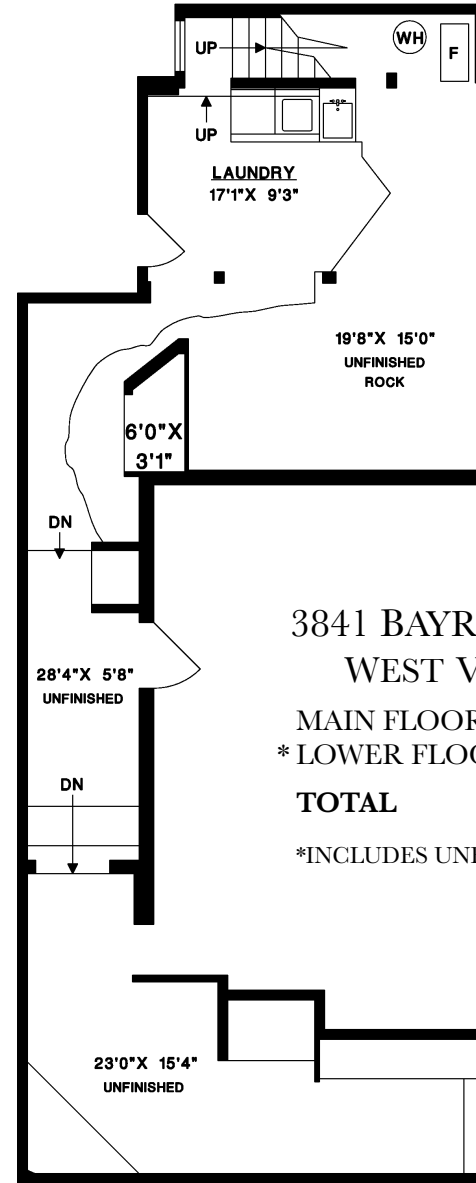

CHRIS ANDREAS

Open the door to your dream home

MAIN FLOOR

LOWER FLOOR

3841 BAYRIDGE AVENUE
WEST VANCOUVER

MAIN FLOOR	2,433 SQ.FT.
* LOWER FLOOR	587 SQ.FT.
TOTAL	3,020 SQ.FT.

*INCLUDES UNFINISHED AREA