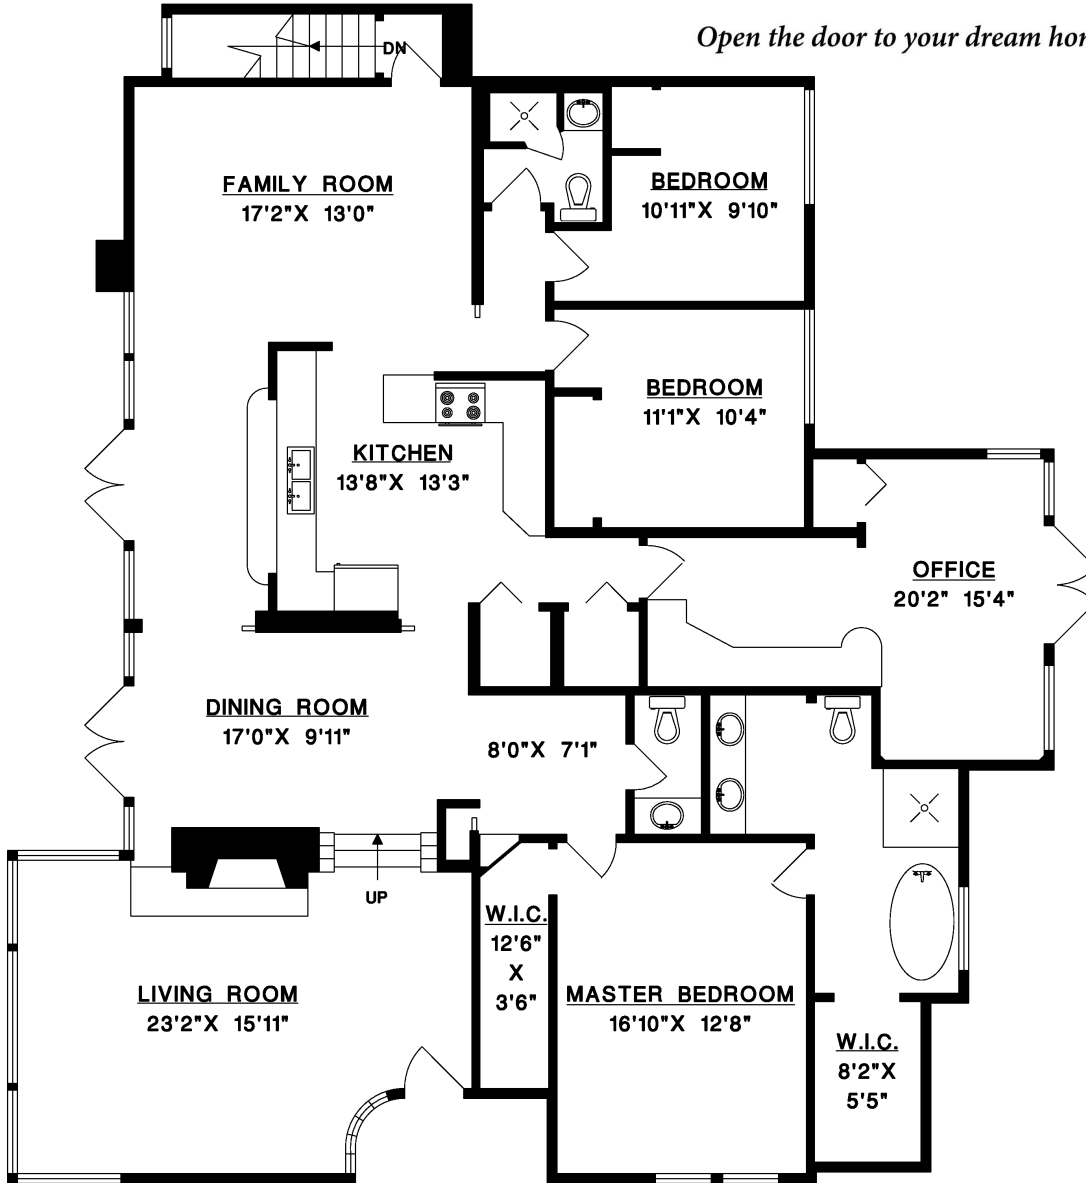

CHRIS ANDREAS

Open the door to your dream home

MAIN FLOOR

LOWER FLOOR

3841 BAYRIDGE AVENUE
WEST VANCOUVER

MAIN FLOOR	2,433 SQ.FT.
* LOWER FLOOR	587 SQ.FT.
TOTAL	3,020 SQ.FT.

*INCLUDES UNFINISHED AREA